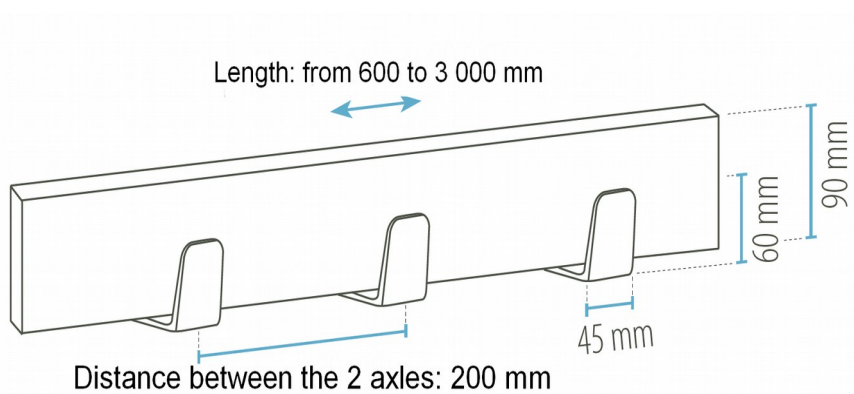

Frieze coat rack

Ref. : 211.06