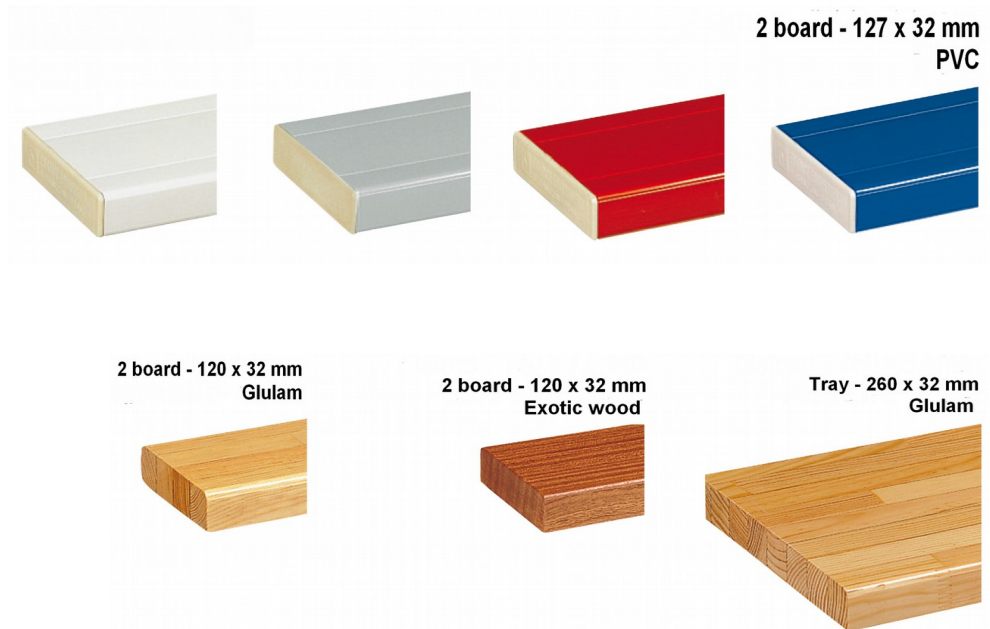

WALL/FLOOR BENCH

 produit **THE reference**

For every kind of wall

Classical version

- > Steel tube wall bracket covered by a 100% polyester resin oven-baked.
- > Seat bench gathered in the factory on a connector board, ready to be fixed on a wall bracket. The fastenings are provided.

Ref 222,1

Forum version

Ref 222,2

Base

Base and wall bracket color chart

2/2