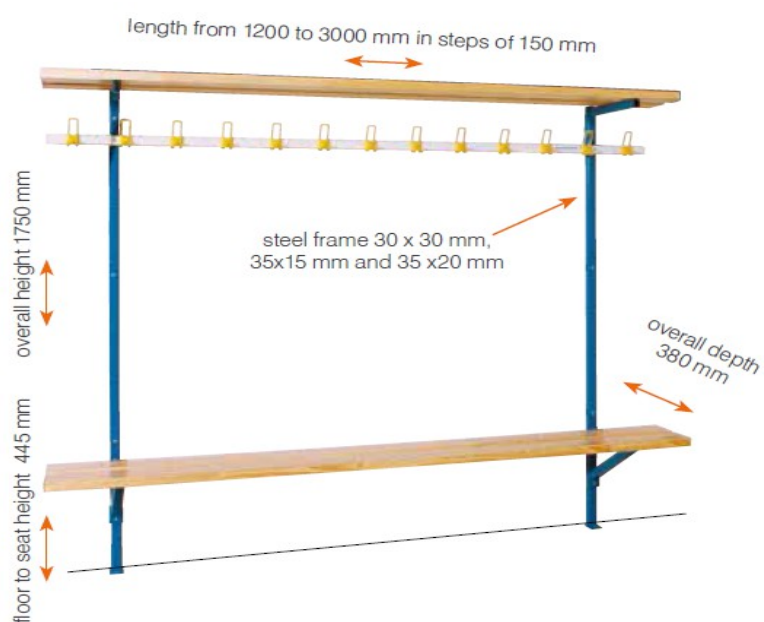

With shelves coat rack

> With GS frieze coat rack

Coloured GS > Ref. : 242.312

Galvanised GS > Ref. : 242.311