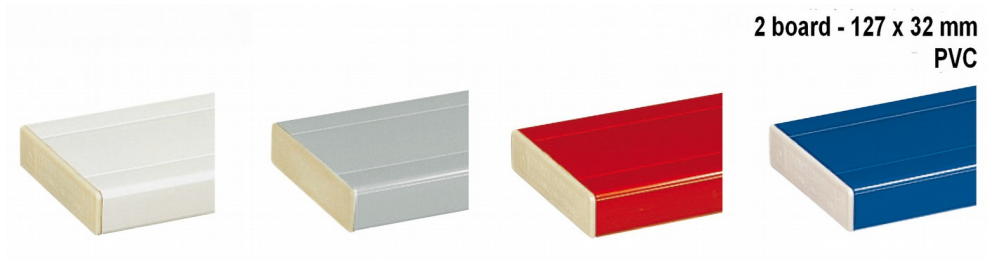

## WALL BENCH WITH DOUBLE HOOK

 produit **Aesthetic**

Easy  
to clean

**Suffixe** offer you an aesthetic and an easy care solution: the wall bench. Adjustable to many area, it is becoming a key product.

- > The 2 board seat bench are gathered in the factory on connector board, it is ready to be fixed on wall bracket.
- > The wall brackets are in steel frame and are covered of 100 % polyester resin oven-baked.
- > Screws and dowels are provided.

## With shelves coat rack

> With GS frieze coat rack

Coloured GS > Ref. : 242.312

Galvanised GS > Ref. : 242.311

Without shelves coat rack

> With GS frieze coat rack

Coloured GS > Ref. : 241.312

Galvanised GS > Ref. : 241.311

**Seat bench**

2 board - 120 x 32 mm  
Glulam

2 board - 120 x 32 mm  
Exotic wood

Tray - 260 x 32 mm  
Glulam

**Feet and wall bracket color chart**

**GS coat rack colored**

**Classical GS**

**Galvanized GS**