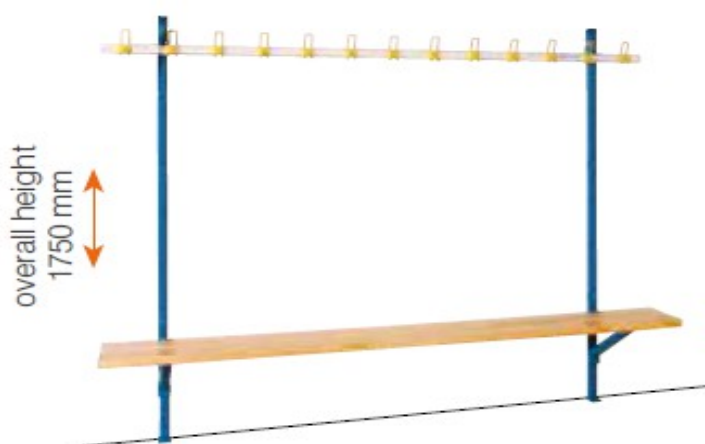

## WALL BENCH WITH DOUBLE HOOK

 produit **Aesthetic**

Easy  
to clean

**Suffixe** offer you an aesthetic and an easy care solution: the wall bench. Adjustable to many area, it is becoming a key product.

- > The 2 board seat bench are gathered in the factory on connector board, it is ready to be fixed on wall bracket.
- > The wall brackets are in steel frame and are covered of 100 % polyester resin oven-baked.
- > Screws and dowels are provided.

**Seat bench**

2 board - 120 x 32 mm  
Glulam

2 board - 120 x 32 mm  
Exotic wood

Tray - 260 x 32 mm  
Glulam

**Feet and wall bracket color chart**

**GS coat rack colored**

**Classical GS**

**Galvanized GS**