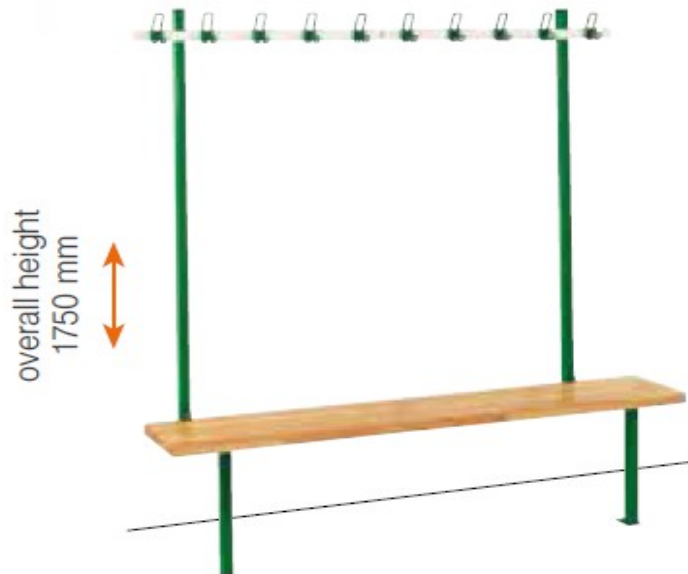

Without shelves coat rack

> With GS frieze coat rack

Coloured GS > Ref. : 242.012

Galvanised GS > Ref. : 242.011