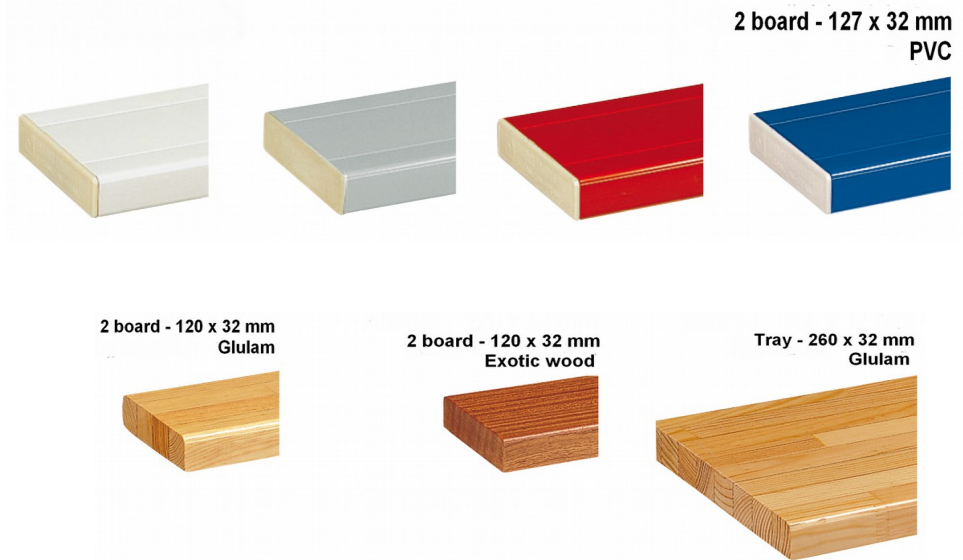

It is made of:

- > 2 board seat bench gathered in the factory on connector board and ready to be fixed on the wall bracket.
- > Steel wall bracket tube covered of 100% polyester resin which are oven-baked.
- > The screws and dowels are provided.

With shelves coat rack

> With GS frieze coat rack

Coloured GS > Ref. : 242.012

Galvanised GS > Ref. : 242.011

Without shelves coat rack

> With GS frieze coat rack

Coloured GS > Ref. : 242.012

Galvanised GS > Ref. : 242.011

Seat bench

Feet and wall bracket color chart

GS coat rack colored

Classical GS

Galvanized GS