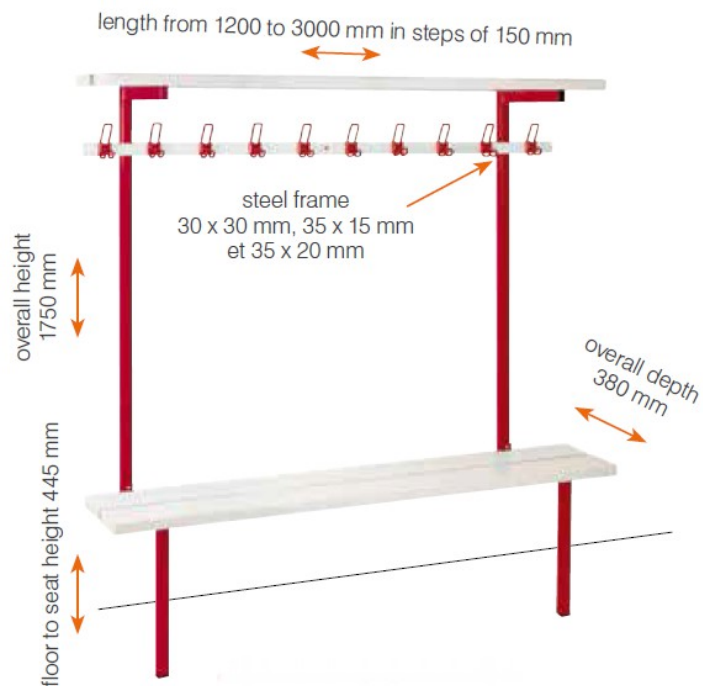

With shelves coat rack

> With GS frieze coat rack

Coloured GS > Ref. : 242.012

Galvanised GS > Ref. : 242.011