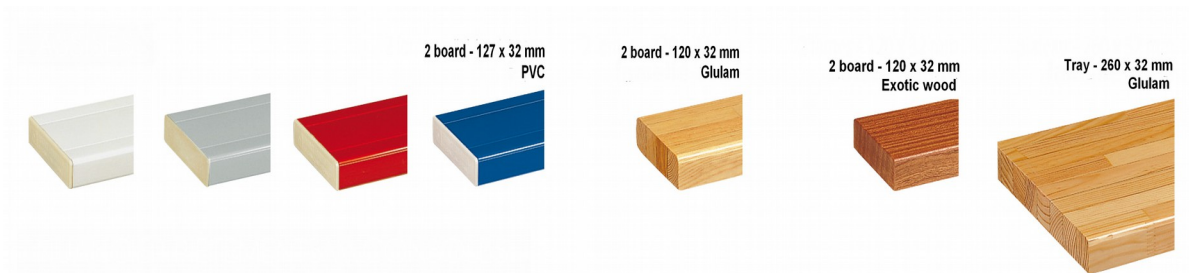

Classical version

- > Steel tube wall bracket covered by 100% polyester resin oven-baked.
- > The seat bench is gathered in the factory on a connector board, ready to be fixed on a wall bracket. Fastenings provided.

Ref 221,1

Forum version

Ref 221,2

Bench color chart

Base

Foundation and wall bracket