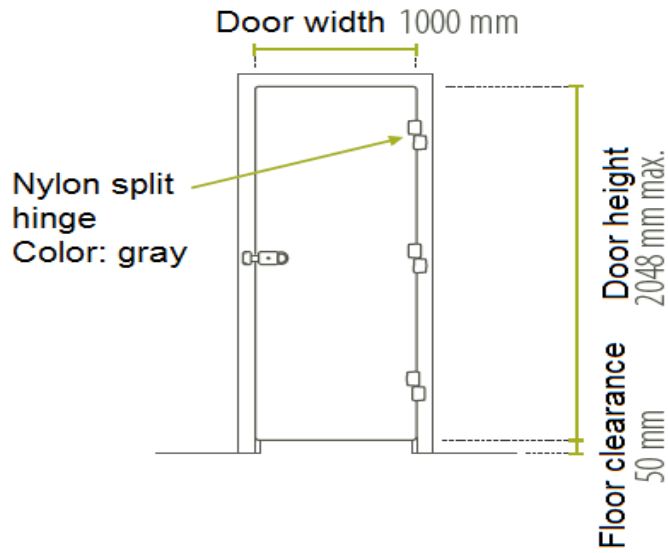

produit **Rehabilitation**

No major investment needed

Made to measure

High resistance

Suffixe offer you a solid grade laminate door in 10 mm (or in 13 mm in option) which is set on an aluminum streamlined system. It has been created specially to cover the existing door frame. This product is adapted for any change of toilet cubicle into partitions. It do not need major investment.

> Ideal for change of toilet cubicle into partitions

DOOR ON EXISTING FRAME

Reference : Solid grade laminate 10 mm (13 mm in option)

produit **Economical**

No major investment needed

Made to measure

High resistance

Suffixe offer you a solid grade laminate door in 10 mm or 13 mm (in option) which is provided with split hinge. These door is adaptive after having been wedged on existing frame.

DOOR ON CORNER IRON

Reference : Grade laminate 10 mm