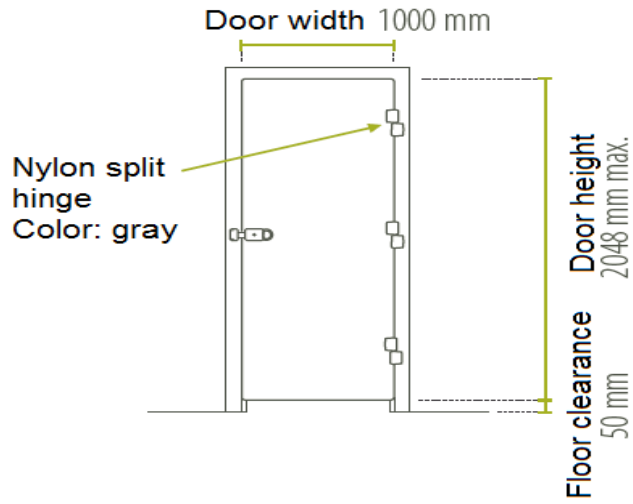

produit **Rehabilitation**

No major investment needed

Made to measure

High resistance

Suffixe offer you a solid grade laminate door in 10 mm (or in 13 mm in option) which is set on an aluminum streamlined system. It has been created specially to cover the existing door frame. This product is adapted for any change of toilet cubicle into partitions. It do not need major investment.

> Ideal for change of toilet cubicle into partitions

DOOR ON EXISTING FRAME

Reference : Solid grade laminate 10 mm (13 mm in option)

produit **Economical**

No major investment needed

Made to measure

High resistance