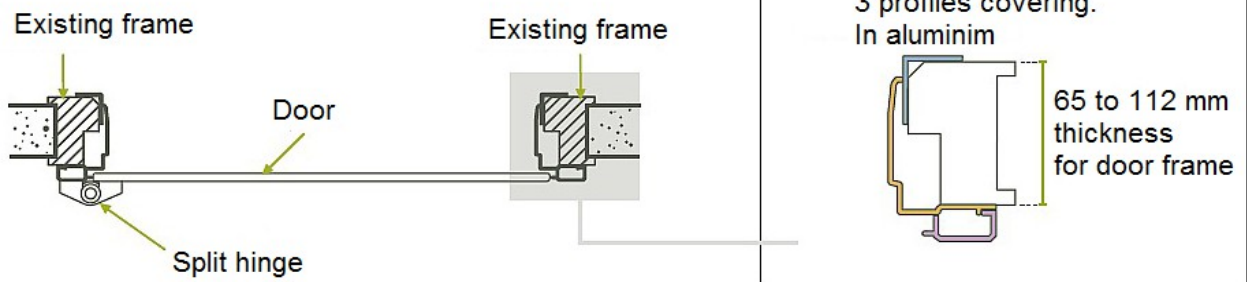

produit **Rehabilitation**

No major investment needed

Made to measure

High resistance

Suffixe offer you a solid grade laminate door in 10 mm (or in 13 mm in option) which is set on an aluminum streamlined system. It has been created specially to cover the existing door frame. This product is adapted for any change of toilet cubicle into partitions. It do not need major investment.

> Ideal for change of toilet cubicle into partitions

DOOR ON EXISTING FRAME

Reference : Solid grade laminate 10 mm (13 mm in option)

produit **Economical**

No major investment needed

Made to measure

High resistance