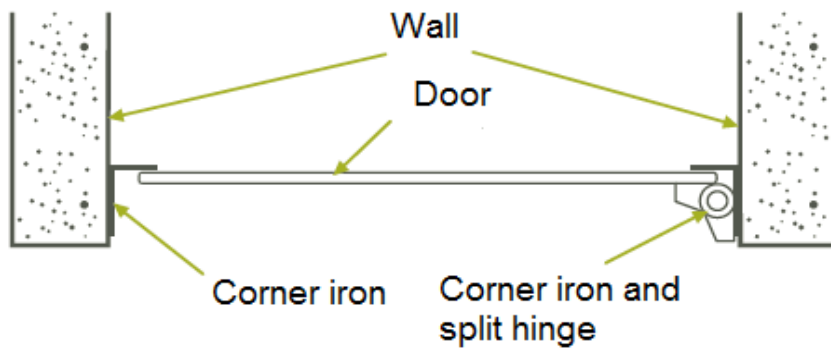

produit **Economical**

No major investment needed

Made to measure

High resistance

Suffixe offer you a grade laminate door in 10 mm or in 13 mm as an option. It need to be set up on a aluminum corner iron which are provided.

If you want to put a door between 2 walls, this system is made for you since it doesn't need any door frame. It can also help improving the doorway size.

BACK AND FORTH DOOR

Reference : Grade laminate 10 mm