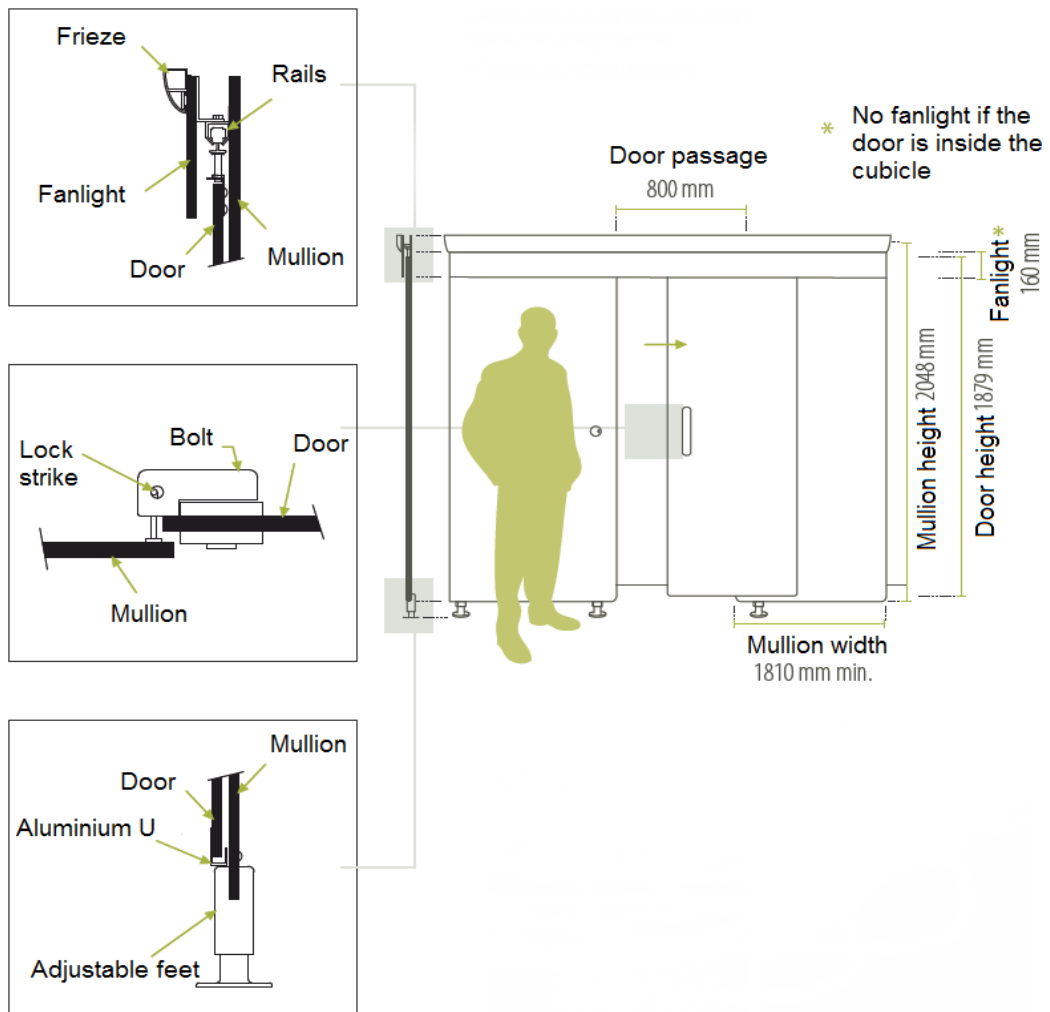

SLIDING DOOR

Reference: solid grade laminate 10 mm

 produit **Reduced bulk**

On studies only

Easy-care

High resistance

Optimal pice-quality ratio

Suffixe propose you the sliding doors in solid grade laminate, 10 mm. This door reduce any bulk which is a great advantage for the public area standard.

- > The doors are fixed on a sliding frieze specially created for an intensive use
- > A pivoting bolt is used as a lock.

DOOR ; ON AN EXISTING FRAME, IN ALUMINIUM

Reference : Solid grade laminate 10 mm (13 mm in option)

produit **Rehabilitation**

No major investment needed

Made to measure

High resistance

Suffixe offer you a solid grade laminate door in 10 mm (or in 13 mm in option) which is set on an aluminum streamlined system. It has been created specially to cover the existing door frame. This product is adapted for any change of toilet cubicle into partitions. It do not need major investment.

> Ideal for change of toilet cubicle into partitions

DOOR ON EXISTING FRAME

Reference : Solid grade laminate 10 mm (13 mm in option)

produit **Economical**

No major investment needed

Made to measure

High resistance