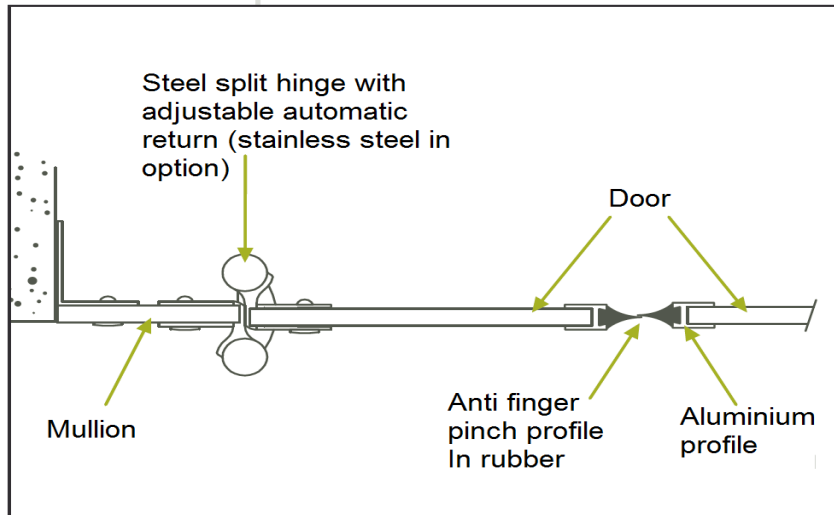

If you want to put a door between 2 walls, this system is made for you since it doesn't need any door frame. It can also help improving the doorway size.

BACK AND FORTH DOOR

Reference : Grade laminate 10 mm

 produit Custom-made layout

On studies only

Easy-care

High resistance

Optimal pice-quality ratio

Suffixe offer you a back and forth door in solid grade laminate in 10 mm. It is possible to add on study, an oculus in order to guarantee the user safety.