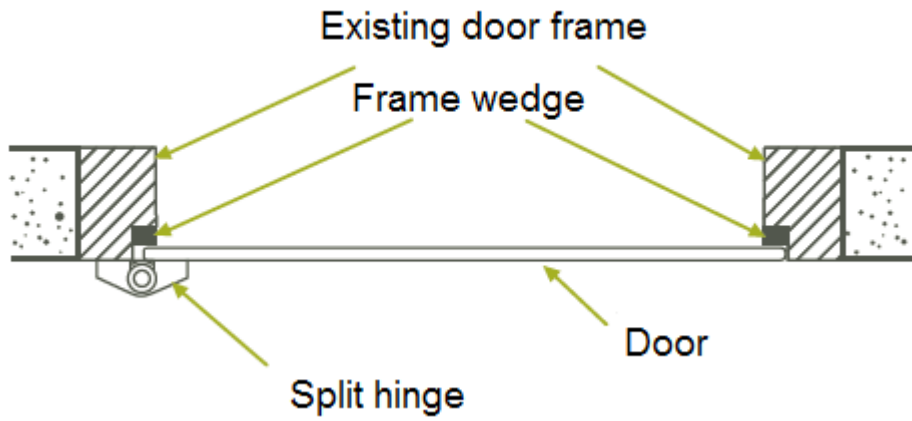

produit **Rehabilitation**

No major investment needed

Made to measure

High resistance

Suffixe offer you a solid grade laminate door in 10 mm (or in 13 mm in option) which is set on an aluminum streamlined system. It has been created specially to cover the existing door frame. This product is adapted for any change of toilet cubicle into partitions. It do not need major investment.

> Ideal for change of toilet cubicle into partitions

DOOR ON EXISTING FRAME

Reference : Solid grade laminate 10 mm (13 mm in option)

produit **Economical**

No major investment needed

Made to measure

High resistance

Suffixe offer you a solid grade laminate door in 10 mm or 13 mm (in option) which is provided with split hinge. These door is adaptive after having been wedged on existing frame.

DOOR ON CORNER IRON

Reference : Grade laminate 10 mm