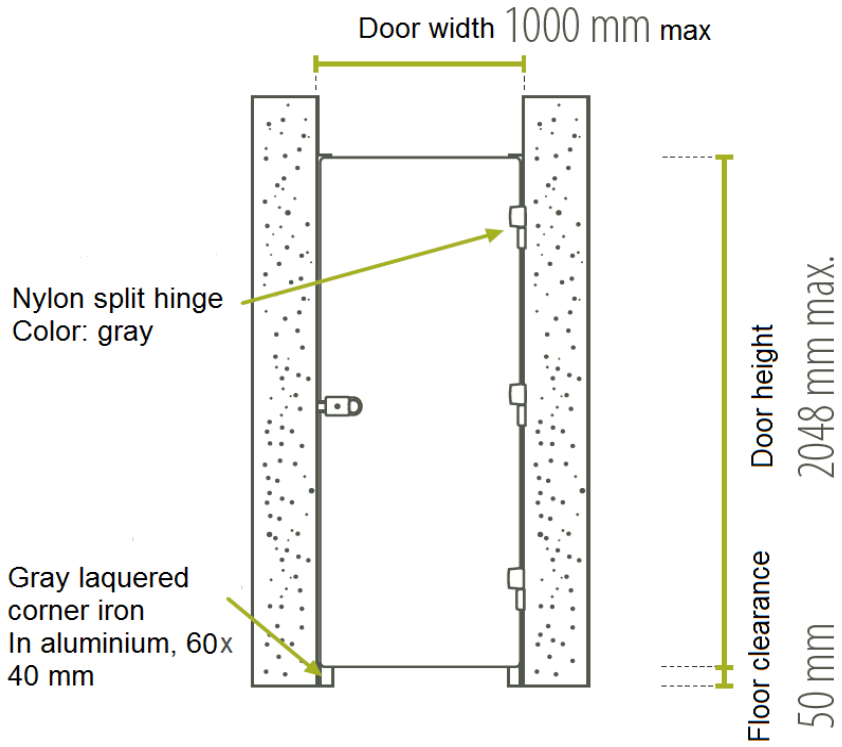

> Ideal for change of toilet cubicle into partitions

DOOR ON EXISTING FRAME

Reference : Solid grade laminate 10 mm (13 mm in option)

produit **Economical**

No major investment needed

Made to measure

High resistance

Suffixe offer you a solid grade laminate door in 10 mm or 13 mm (in option) which is provided with split hinge. These door is adaptive after having been wedged on existing frame.

DOOR ON CORNER IRON

Reference : Grade laminate 10 mm

produit **Economical**

No major investment needed

Made to measure

High resistance

Suffixe offer you a grade laminate door in 10 mm or in 13 mm as an option. It need to be set up on a aluminum corner iron which are provided.

If you want to put a door between 2 walls, this system is made for you since it doesn't need any door frame. It can also help improving the doorway size.

BACK AND FORTH DOOR

Reference : Grade laminate 10 mm