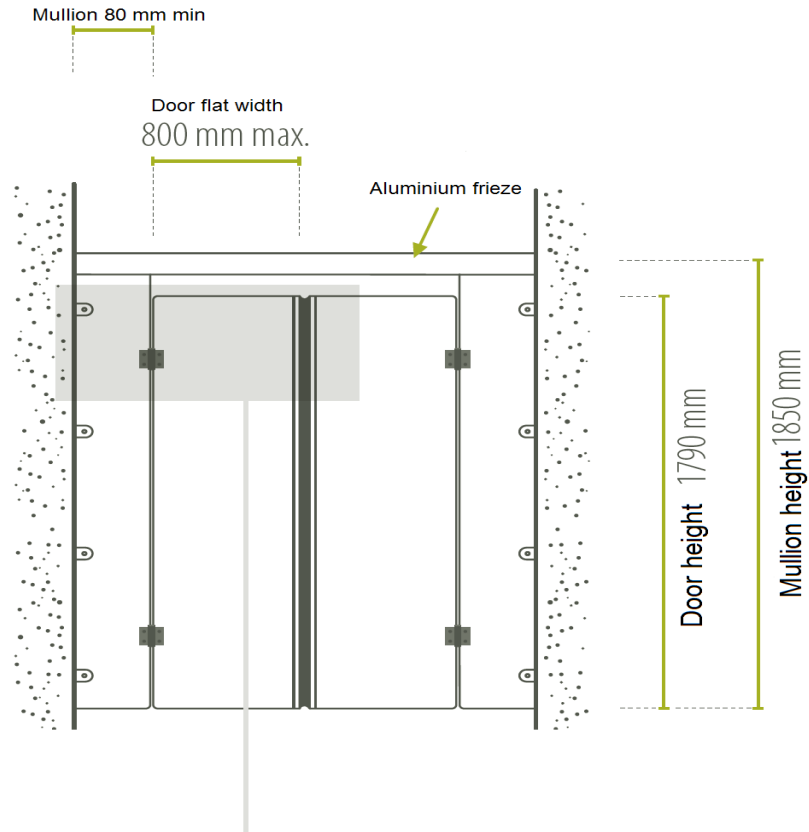

produit **Rehabilitation**

No major investment needed

Made to measure

High resistance

Suffixe offer you a solid grade laminate door in 10 mm (or in 13 mm in option) which is set on an aluminum streamlined system. It has been created specially to cover the existing door frame. This product is adapted for any change of toilet cubicle into partitions. It do not need major investment.

> Ideal for change of toilet cubicle into partitions

DOOR ON EXISTING FRAME

Reference : Solid grade laminate 10 mm (13 mm in option)

produit **Economical**

No major investment needed

Made to measure

High resistance

If you want to put a door between 2 walls, this system is made for you since it doesn't need any door frame. It can also help improving the doorway size.

BACK AND FORTH DOOR

Reference : Grade laminate 10 mm

 produit Custom-made layout

On studies only

Easy-care

High resistance

Optimal pice-quality ratio

Suffixe offer you a back and forth door in solid grade laminate in 10 mm. It is possible to add on study, an oculus in order to guarantee the user safety.