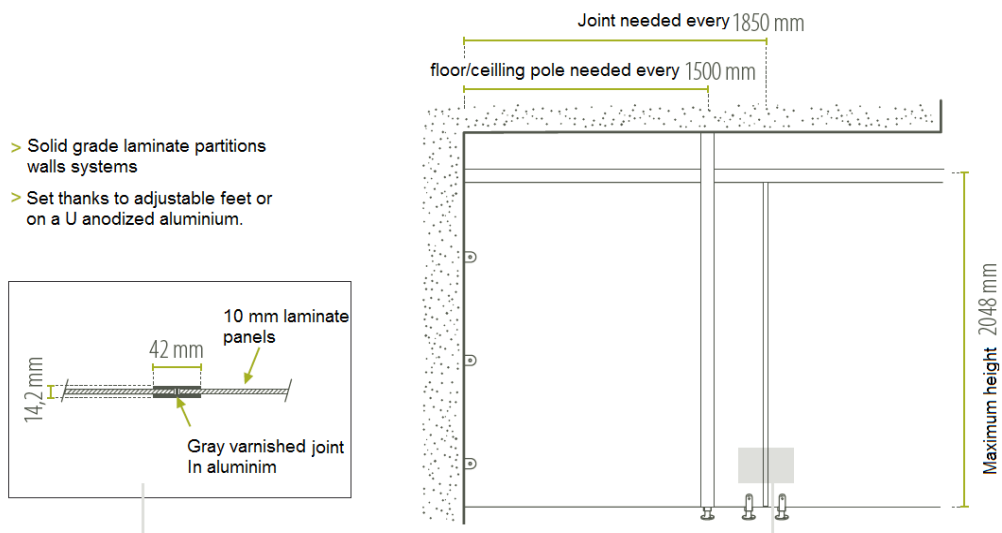

PARTITIONS WALLS

Reference : solid grade laminate 10 mm

Suffixe 10 mm grade laminate **partition wall** allows you to make your own layout to measure. It gather all the most important part required to the installation, such as the shelf bracket, floor/ceiling pole...

> Solid grade laminate partitions walls systems

> Set thanks to adjustable feet or on a U anodized aluminum.

Solid grade laminate color chart