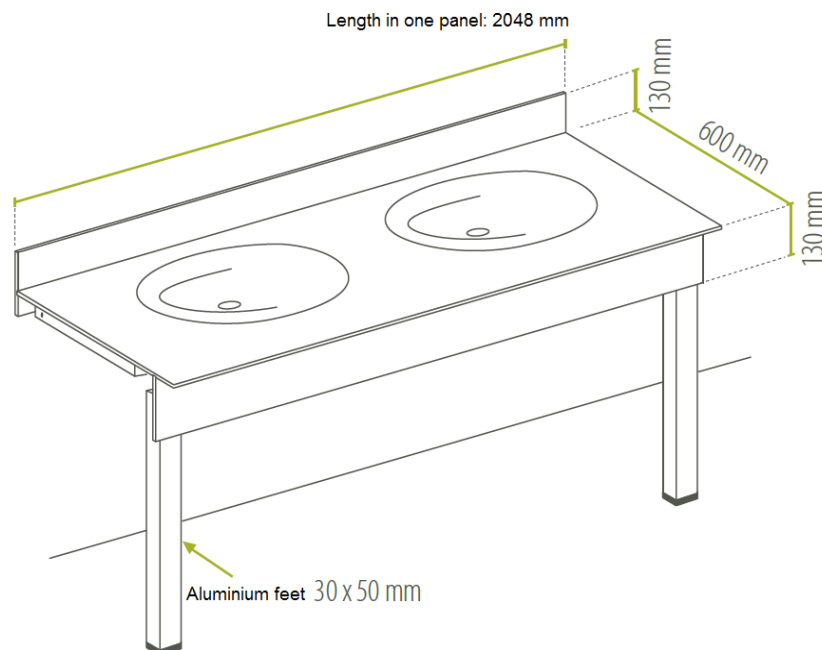

VANITY UNITS

Reference: Grade laminate in 10 mm

+ produit Economical

High resistance

Easy-care

Adapted to the humid atmosphere

Optimal quality/price ratio

Suffixe offer you a vanity unit in 10 mm of solid grade laminate. It is a standardize product and can be gathered with the toilet cubicle. Thanks to the use of laminate, this product is resistant and respect the EN 438 standard.

It can also accept the bonds, dish tray, laundry tray, baby bathtrub...

Solid grade laminate color chart